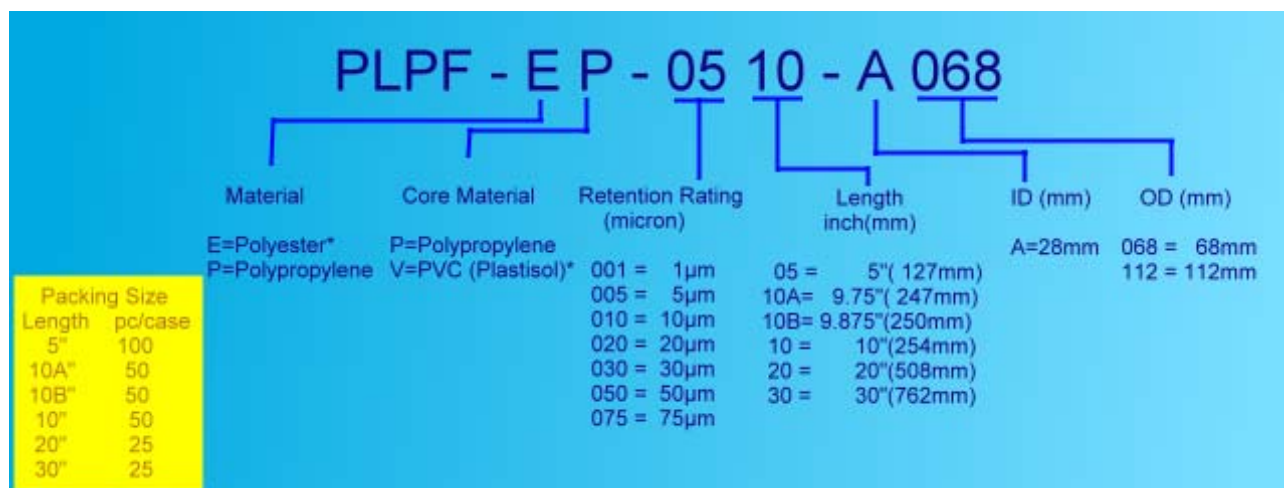

~Wide range of removal rating from 1~75 micron of filtration applications.

FlowPro® Series specifications

Media	PLPF-E Series Non-Woven Polyester Fabric, PLPF-P Series Polypropylene Non-Woven Fabric.
End Caps	Vinyl Plastisol.
Inner Core	Polypropylene.
Outer sheath	Polypropylene (only for outer diameter 68mm filters)

Operation condition

Operation conditions	Maximum operating pressure	Maximum operating Temperature
	80 psi	40°C-80°C

Ordering Information

For more information, please contact *Perfect Life International Limited* at:

H3, 3/F, High Win Building, #47 Hoi Yuen Road, Kwun Tong, Kowloon, Hong Kong.

Tel: +852 2121 0231

Fax: +852 2121 0230

Email:sales@perfectlife.com.hk